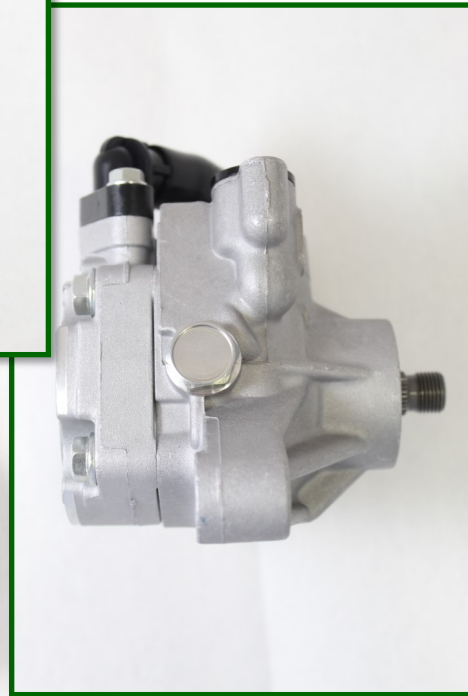

MAVAL INDUSTRIES

NEW PRODUCT ANNOUNCEMENT

MAVAL IS PROUD TO ANNOUNCE THAT WE HAVE EXPANDED OUR BEST-IN-INDUSTRY PRODUCT LINE TO INCLUDE **NEW** POWER STEERING PUMPS

96359MN

FITMENT:

2006-2011 HONDA CIVIC

AVAILABLE TO ORDER NOW

Benefits

- 100% New Components
- 100% Confidence
- 100% No Core Return
- 100% Perfect Fitment
- 2 Year Unlimited Miles Warranty
- Turn Key Handling Process

96421MN DESCRIPTION

NEW POWER STEERING PUMP FOR HONDA CIVIC MODELS.