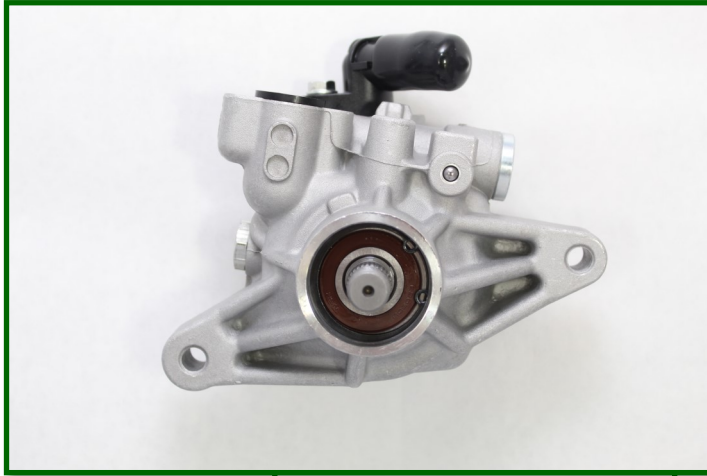

MAVAL INDUSTRIES

NEW PRODUCT ANNOUNCEMENT

MAVAL IS PROUD TO ANNOUNCE THAT WE HAVE EXPANDED OUR BEST-IN-INDUSTRY PRODUCT LINE TO INCLUDE **NEW** POWER STEERING PUMPS

96359MN

FITMENT:

2006-2011 HONDA CIVIC

AVAILABLE TO ORDER NOW

Benefits

- 100% New Components
- 100% Confidence
- 100% No Core Return
- 100% Perfect Fitment
- 2 Year Unlimited Miles Warranty
- Turn Key Handling Process

96421MN DESCRIPTION

NEW POWER STEERING PUMP FOR HONDA CIVIC MODELS.